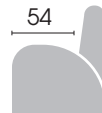

NADIA

WIDTH

72

HEIGHT

109

DEPTH

76

WEIGHT CAPACITY KG

120

INNER WIDTH

52

SEAT HEIGHT

50

SEAT DEPTH

54

MAXIMUM EXTENSION