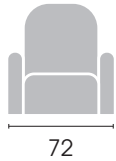

NADIA

WIDTH

72

HEIGHT

109

DEPTH

76

WEIGHT CAPACITY KG

120

INNER WIDTH

52

SEAT HEIGHT

50

SEAT DEPTH

54

MAXIMUM EXTENSION